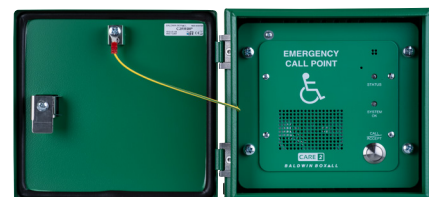

IP65 Enclosure

Compliant to BS5839-9:2021

The CARE2 system features a number of remotes which can be wired in a radial style from a control panel.

The C2RRBIP is an IP65 rated enclosure that enables external mounting of the standard green disabled refuge remote.

[Click for more, including links to 'How to' Videos & Guides and related products.](#)

CARE2

FEATURES:

- IP65 rated enclosure to house a standard green disabled refuge remote (C2RRBIP).
- Robust, quarter turn, handle to open/close.
- Surface mounting.
- Features the same green finish as the refuge remote unit.
- Designed for mounting in refuge areas, such as balconies, which are served directly by a safe route to a storey exit.
- Complete with termination card and internal bezel for easy fitting of the disabled refuge remote.

PRODUCT CODES:

- C2RRBIP - IP65 rated enclosure.
- C2RRG - green refuge remote (standard).

Maintenance Service Contracts Available:

Complimentary Maintenance Log Book Available:

EVC System Maintenance Log Book

Cabling information:

[Download Cabling Information](#)

EMERGENCY VOICE COMMUNICATION
DISABLED REFUGE

BALDWIN BOX▲LL
LEADING THE WAY TO SAFETY

CARE2 IP65 ENCLOSURE SPECIFICATION:

Product code	C2RRBIP
Finish	RAL 6024
Dimensions mm W x H x D	200 x 200 x 80
Weight kg (without BVOCECPG fitted)	2.22 kg
Fixing holes	4 x 8 mm