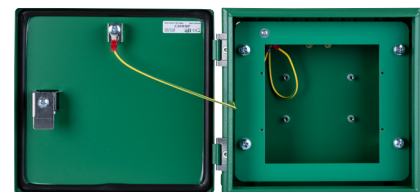

IP65 Enclosure

Compliant to BS5839-9:2021

The CARE2 system features a number of remotes which can be wired in a radial style from a control panel.

The C2RRBIP is an IP65 rated enclosure that enables external mounting of the standard green disabled refuge remote.

[Click for more, including links to 'How to' Videos & Guides and related products.](#)

CARE2

FEATURES:

- IP65 rated enclosure to house a standard green disabled refuge remote (C2RRBIP).
- Robust, quarter turn, handle to open/close.
- Surface mounting.
- Features the same green finish as the refuge remote unit.
- Designed for mounting in refuge areas, such as balconies, which are served directly by a safe route to a storey exit.
- Complete with termination card and internal bezel for easy fitting of the disabled refuge remote.

PRODUCT CODES:

- C2RRBIP - IP65 rated enclosure.
- C2RRG - green refuge remote (standard).

Maintenance Service Contracts Available:

Complimentary Maintenance Log Book Available:

EVC System Maintenance Log Book